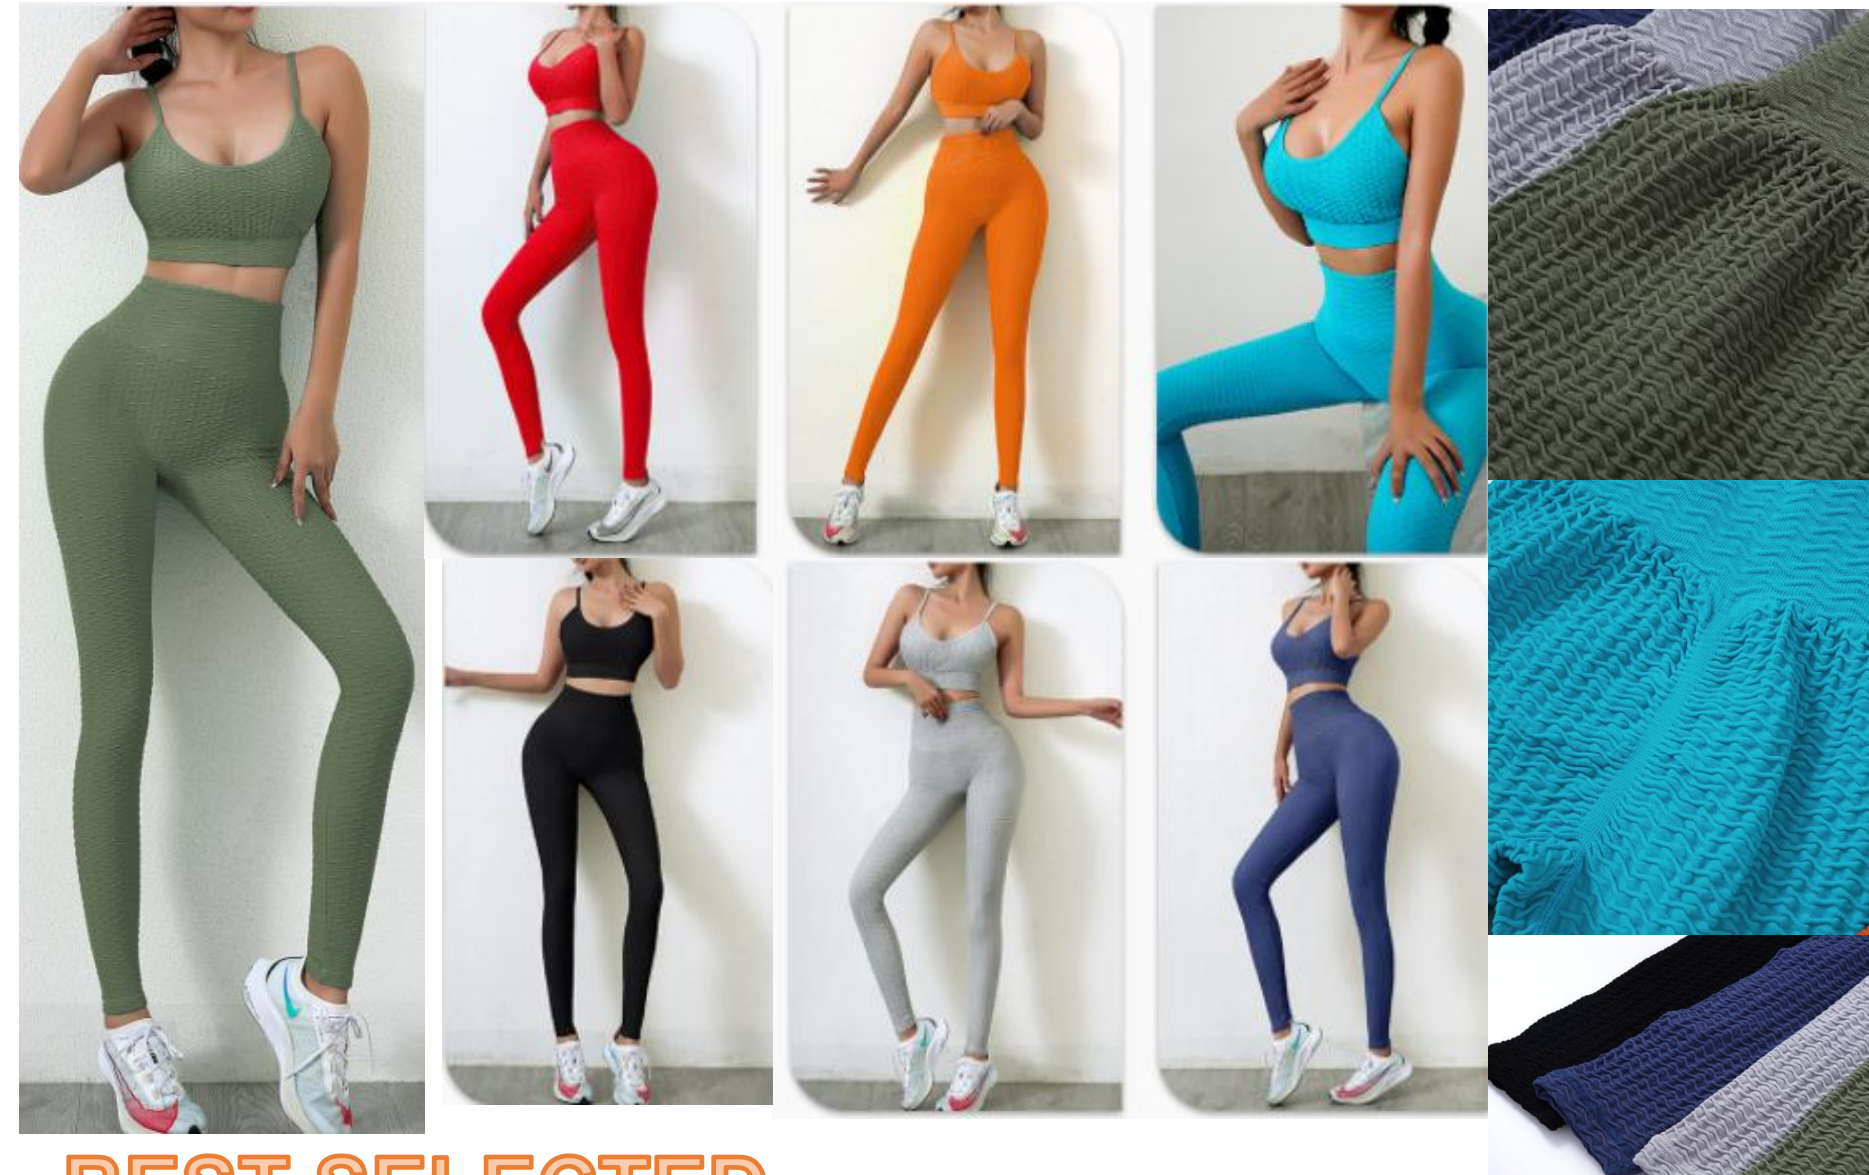

Item: SP5172ZC (bra+leggings)

LEGGINGS SIZE CHART(cm)

SIZE	LENGTH	WAIST	HIP
S	86	52	72
M	87	56	76
L	88	60	80

TOP SIZE CHART (cm)

SIZE	LENGTH	CHEST	HEM
S	34	72	64
M	35	76	68
L	36	80	72

BEST SELECTED